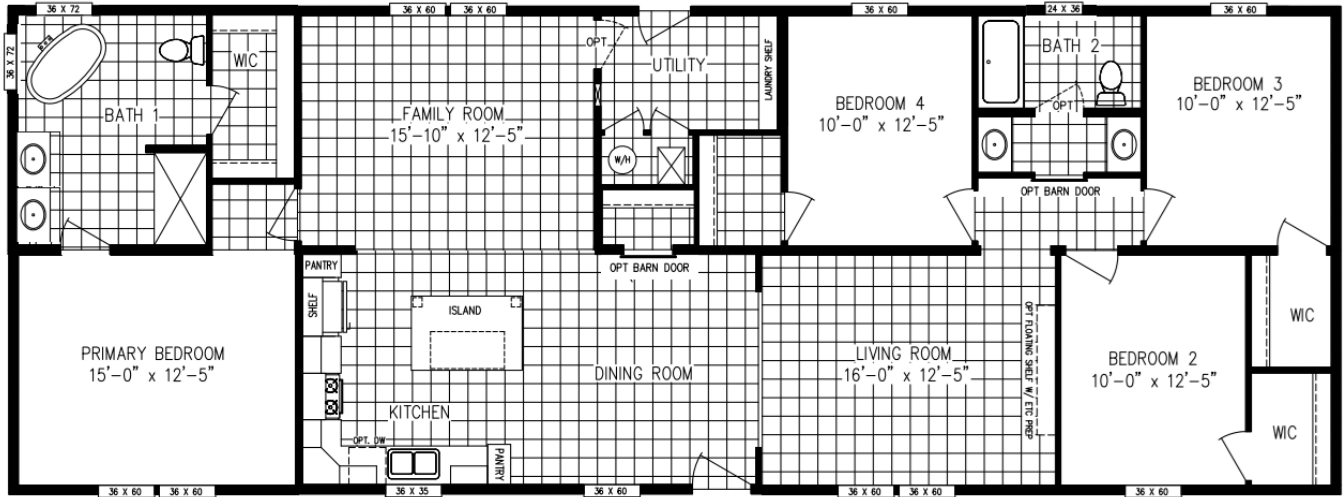

Ralph's Homes

Your comfort is our commitment.

#14

868 Atlantic Highway, Waldoboro, ME 04572 (207) 832-2036 or (800) 675-2036
buy@ralphshomes.com www.ralphshomes.com

Clayton Emerald 28' x 72' 4 Bedroom / 2 Bath

E-built Home
Arch Shingles
40# Roof Load
R-38 Roof Insulation
R-21 Wall Insulation
R-27 Floor Insulation
Insulated Exterior Doors
OSB Sheathing
Ecobee Smart Thermostat

Hybrid Hot Water Heater
Propane Furnace
Perimeter Heat
200AMP Panel
Electric Fireplace
Entertainment Prep
LED Lighting T/O
Black Pedestal Tub
Tiled Shower
China Bathroom Sink

-Pricing includes- Delivery up to 50 miles, block and level, interior set up & adjustments, sewer hook ups, 2 sets of steps.

Final Pricing Subject To Change At Time Of Order

Quality Homes Since 1955