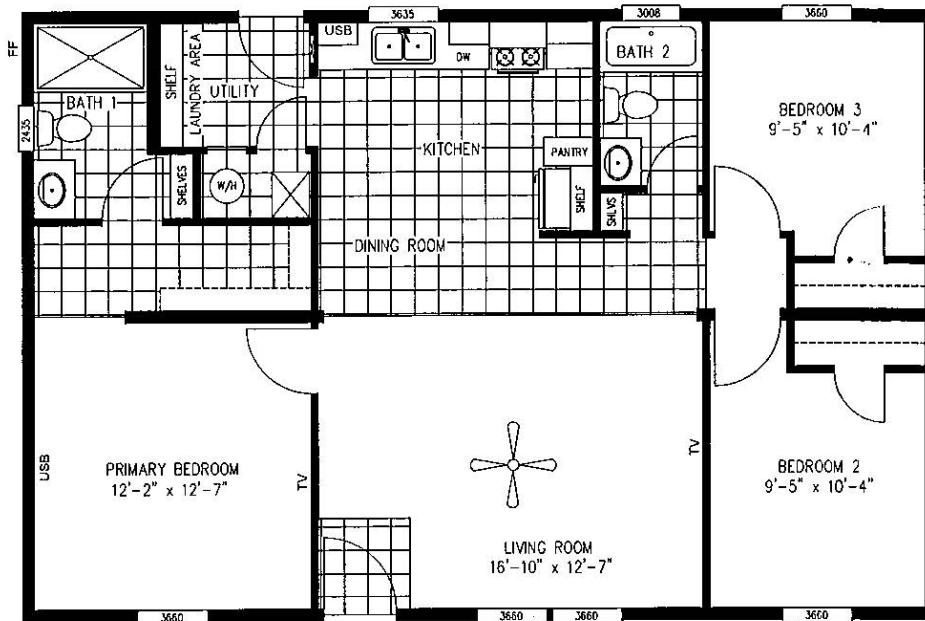

868 Atlantic Highway, Waldoboro, ME 04572 (207) 832-2036 or (800) 675-2036
 buy@ralphshomes.com www.ralphshomes.com

Marlette Zircon 28ft x 40ft 3 Bedroom / 2 Bath

- R-22 Floor Insulation
- R-19 Exterior Wall Insulation
- R-33 Roof Insulation
- Architectural Shingles
- 40# Roof Load
- 2" x 6" Sidewalls 16" OC
- 2" x 6" Floor Joists 16" OC
- OSB Floor decking
- OSB With Wind Wrap-End Walls
- Low- E Thermal Windows
- 8' Flat Ceiling W/ Light Texture
- 6-Panel Fiberglass Front Door
- 9-Lite Fiberglass Rear Door

- Perimeter Heat
- 40 Gal HE Water Heater
- Colonial Trim Package
- Black Appliance Pkg
- 200 AMP Panel Box
- Ceiling Fan W/ Light
- 6" LED Can Lights
- Ceiling Fan
- China Sinks In Baths
- 60" Fiberglass Shower in Master Bath
- Duracraft Cabinets
- Soft Close Doors and Drawers

*-Pricing includes- Delivery up to 50miles, block and level, interior set up & adjustments, standard vented vinyl skirting, sewer hook ups, 2 sets of boca steps *** Final Pricing Subject To Change At Time Of Order****