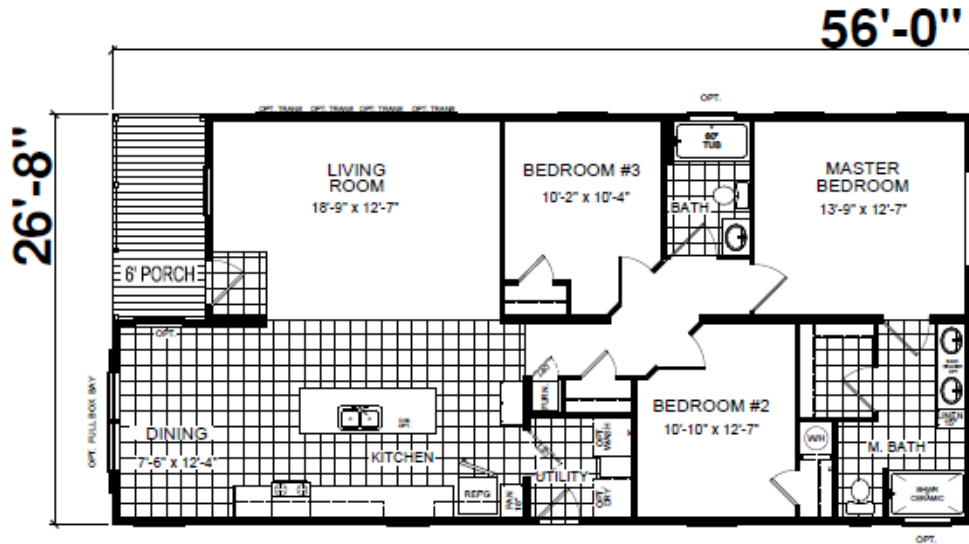

868 Atlantic Highway, Waldoboro, ME 04572 (207) 832-2036 or (800) 675-2036  
buy@ralphshomes.com www.ralphshomes.com

Redman A25610  
28' x 56'  
3 Bedroom / 2 Bath

40# Roof Load  
Nominal 3/12 Roof  
Pitch  
8' Flat Ceiling  
R-30 Roof Insulation  
R-22 Floor Insulation  
R-19 Wall Insulation  
2' x 6' Sidewalls  
16" OC Rafter  
16" OC Floor Joists

Ice Guard On Eaves  
Low-E Thermal Windows  
Oil Furnace  
Perimeter Heat  
40 Gal Electric Water Heater  
Impact Area Drywall

Kitchen Island UK3  
Farm Sink  
Stainless Steel Appliance  
Pkg  
One Piece Tub  
60" Tiled Shower  
Elongated Toilets  
China Sinks

*Pricing includes- Delivery up to 50miles, block and level,  
interior set up & adjustments, standard vented vinyl skirting,  
sewer hook ups, 2 sets of boca steps.\*\*\*Final Pricing Subject  
To Change At Time Of Order \*\*\**