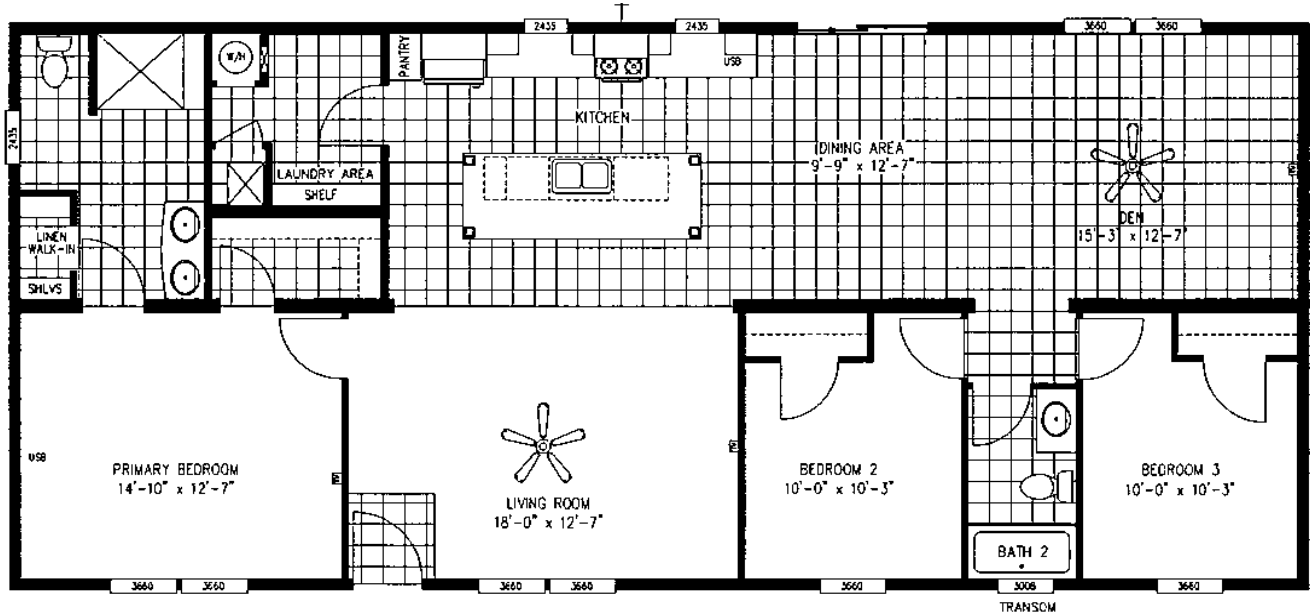

## Marlette Mifflin

28' x 60'

3 Bedroom / 2 Bath

R-22 Floor Insulation  
R-19 Exterior Wall Insulation  
R-33 Roof Insulation  
Architectural Shingles  
40# Roof Load  
OSB Floor decking  
OSB With Wind Wrap  
8' Flat Ceiling W/ Light Texture  
6-Panel Fiberglass Front Door  
Vinyl Patio Door  
Perimeter Heat