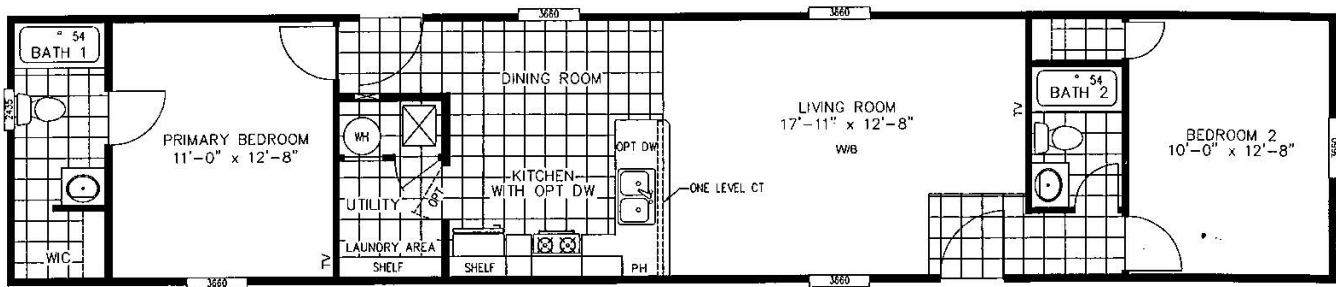

868 Atlantic Highway, Waldoboro, ME 04572 (207) 832-2036 or (800) 675-2036
buy@ralphshomes.com www.ralphshomes.com

Marlette Topaz 14' x 66' 2 Bedroom / 2 Bath

R-22 Floor Insulation
R-19 Exterior Wall
Insulation
R-33 Roof Insulation
Architectural Shingles
40# Roof Load
2" x 6" Sidewalls 16" OC
2" x 6" Floor Joists 16" OC
Low- E Thermal Windows
8' Flat Ceiling W/ Light Texture

6-Panel Fiberglass Front Door
9-Lite Fiberglass Rear Door
In-line Heat
40 Gal HE Water Heater
Black Appliance Pkg
200 AMP Panel Box
6" LED Can Lights
Fiberglass Tub in Master Bath
Fiberglass Tub in Hall Bath
Whole House Water Shut Off

*-Pricing includes- Delivery up to 50miles, block and level,
interior set up & adjustments, sewer
hook ups, 1 set of standard steps*** Final Pricing Subject To Change
At Time Of Order****