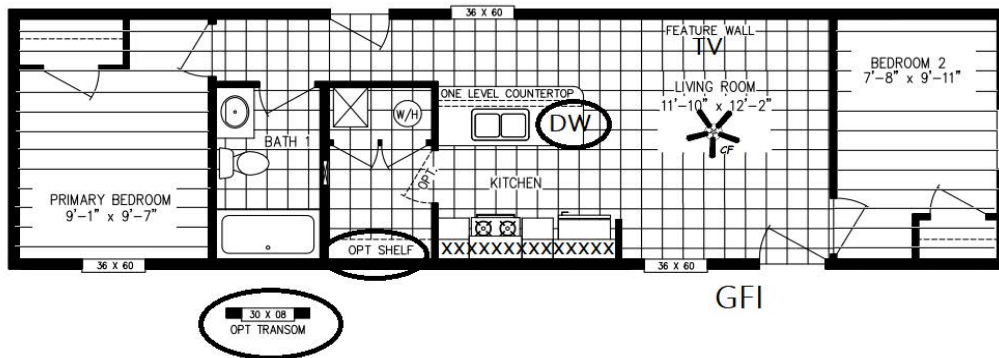

## Marlette Onyx 14' X 48' 2 Bedroom/ 1 Bath

Ebuilt Energy Star Home  
R-27 Floor Insulation  
R-21 Wall insulation  
R-38 Roof Insulation  
40# Roof Load  
Architectural Shingles  
HE Efficiency PropaneFurnace  
Rheem Hybrid Hot Water  
Heater